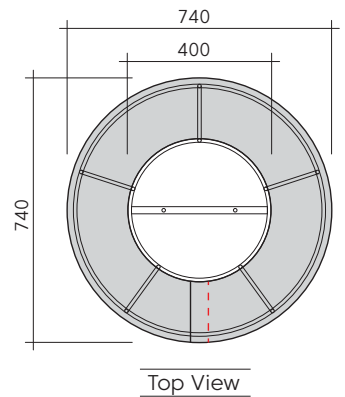

Product Name   acouShade-Intersect
Product Category   Accessories
Material   100% Polyester fibers
                                      with > 60% recycled content
Thickness   6 mm +/-10%
Dimension   W74 x L740 x H420 mm

Performance
Color Fastness to Light   > 6, ISO 105 B02-1994
Reaction to Fire   EN 13501-1, Class B-s1, d0
Indoor Air Quality   Low VOCs emission, formaldehyde and
                                      Phenol-free
Moisture Content   < 0.10% by weight