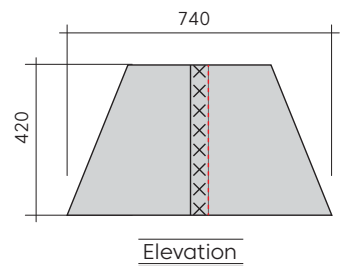

Product Name   acouShade-Intersect
Product Category   Accessories
Material   100% Polyester fibers
                                      with > 60% recycled content
Thickness   6 mm +/-10%
Dimension   W74 x L740 x H420 mm

Performance
Color Fastness to Light   > 6, ISO 105 B02-1994
Reaction to Fire   EN 13501-1, Class B-s1, d0
Indoor Air Quality   Low VOCs emission, formaldehyde and
                                      Phenol-free
Moisture Content   < 0.10% by weight