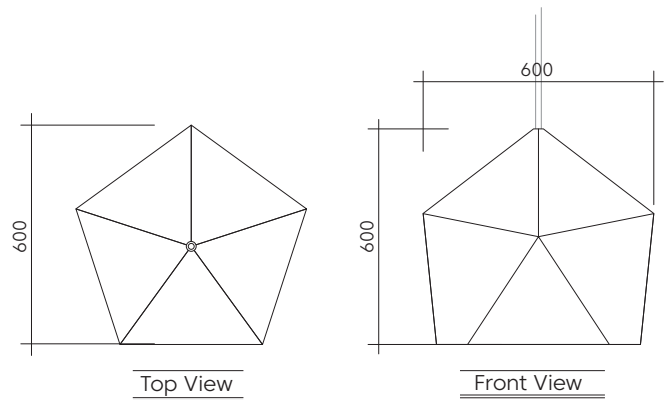

Product Name	acouShade-Hexact
Product Category	Accessories
Material	100% Polyester fibers with > 60% recycled content
Weight	2,400 gram/sq.m +/-
Density	200 kgs/Cubic.m +/-
Thickness	12 mm +/-10%
Dimension	W600 x L600 x H600 mm
Performance	
Sound Transmission Class	STC 5, ISO 717 Part 1
Sound Absorption	NRC 0.45 with no air gap, ISO 354
Color Fastness to Light	> 6, ISO 105 B02-1994
Reaction to Fire	EN 13501-1, Class B-s1, d0
Indoor Air Quality	Low VOCs emission, formaldehyde and Phenol-free
Moisture Content	< 0.10% by weight