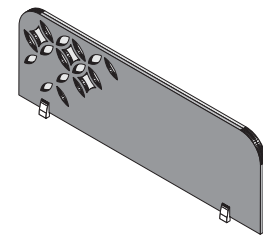

Product Name	Desk screen-DS 024
Product Category	Partition
Material	100% Polyester fibers with > 60% recycled content
Weight	4,800 gram/sq.m +/-
Density	200 kgs/Cubic.m +/-
Thickness	24 mm +/-10%
Size	Made to order
Performance	
Sound Transmission Class	STC 5, ISO 717 Part 1
Sound Absorption	NRC 0.60 with no air gap, ISO 354
Color Fastness to Light	> 6, ISO 105 B02-1994
Reaction to Fire	EN 13501-1, Class B-s1, d0
Indoor Air Quality	Low VOCs emission, formaldehyde and Phenol-free
Moisture Content	< 0.10% by weight
Optionally	Solid color, Printed, Sculpture

Fittings :

Universal desk mount screen brackets(Screw on)

Screw F4(M4) 3/4"

Solid Option (29 colors standard)

Charcoal

Slate Grey

Grey

Metal