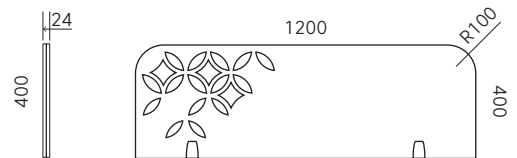

Product Name	Desk screen-DS 024
Product Category	Partition
Material	100% Polyester fibers with > 60% recycled content
Weight	4,800 gram/sq.m +/-
Density	200 kgs/Cubic.m +/-
Thickness	24 mm +/-10%
Size	Made to order
Performance	
Sound Transmission Class	STC 5, ISO 717 Part 1
Sound Absorption	NRC 0.60 with no air gap, ISO 354
Color Fastness to Light	> 6, ISO 105 B02-1994
Reaction to Fire	EN 13501-1, Class B-s1, d0
Indoor Air Quality	Low VOCs emission, formaldehyde and Phenol-free
Moisture Content	< 0.10% by weight
Optionally	Solid color, Printed, Sculpture

Fittings :

Universal desk mount screen brackets(Screw on)

Screw F4(M4) 3/4"

Solid Option (29 colors standard)

Charcoal

Slate Grey

Grey

Metal