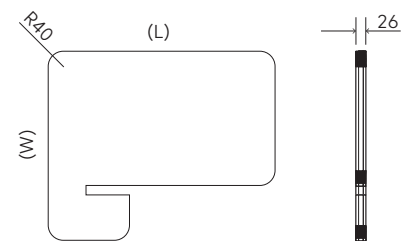

Product Name	Desk divider-DD 026
Product Category	Partition
Material	100% Polyester fibers with > 60% recycled content
Weight	2,400 gram/sq.m +/-
Density	200 kgs/Cubic.m +/-
Thickness	24, 26, 31 mm +/-10%
Size	Made to order
Performance	
Sound Transmission Class	STC 5, ISO 717 Part 1
Sound Absorption	NRC 0.60 with no air gap, ISO 354
Color Fastness to Light	> 6, ISO 105 B02-1994
Reaction to Fire	EN 13501-1, Class B-s1, d0
Indoor Air Quality	Low VOCs emission, formaldehyde and Phenol-free
Moisture Content	< 0.10% by weight
Optionally	Solid color, Printed, Sculpture