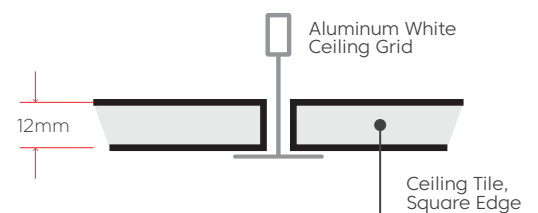

Product Name	Ceiling Tile-Square Edge
Product Category	Ceiling
Material	100% Polyester fibers with >60% recycled content
Weight	2,400 gram/sq.m +/-
Density	200 kgs/Cubic.m +/-
Thickness	12 mm +/-10%
Size	W595 x L595 x H12 mm W595 x L1,195 x H12 mm
Performance	
Sound Transmission Class	STC 5, ISO 717 Part 1
Sound Absorption	NRC 0.45 with no air gap, ISO 354
Color Fastness to Light	> 6, ISO 105 B02-1994
Reaction to Fire	EN 13501-1, Class B-s1, d0
Indoor Air Quality	Low VOCs emission, formaldehyde and Phenol-free
Moisture Content	<0.10% by weight
Optionally	Solid color, Printed, Sculpture

Solid Option (29 colors standard)

Charcoal

Slate Grey

Grey

Metal

Platinum

White

Piano Black