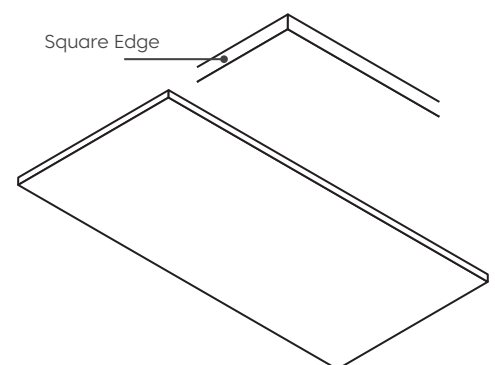

Product Name	Ceiling Tile-Square Edge
Product Category	Ceiling
Material	100% Polyester fibers with >60% recycled content
Weight	2,400 gram/sq.m +/-
Density	200 kgs/Cubic.m +/-
Thickness	12 mm +/-10%
Size	W595 x L595 x H12 mm W595 x L1,195 x H12 mm
Performance	
Sound Transmission Class	STC 5, ISO 717 Part 1
Sound Absorption	NRC 0.45 with no air gap, ISO 354
Color Fastness to Light	> 6, ISO 105 B02-1994
Reaction to Fire	EN 13501-1, Class B-s1, d0
Indoor Air Quality	Low VOCs emission, formaldehyde and Phenol-free
Moisture Content	<0.10% by weight
Optionally	Solid color, Printed, Sculpture