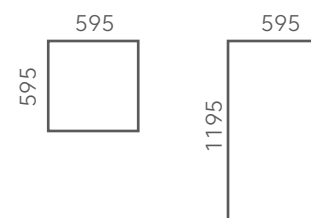

Product Name	Ceiling Tile-Square Edge
Product Category	Ceiling
Material	100% Polyester fibers with >60% recycled content
Weight	2,400 gram/sq.m +/-
Density	200 kgs/Cubic.m +/-
Thickness	12 mm +/-10%
Size	W595 x L595 x H12 mm W595 x L1,195 x H12 mm
Performance	
Sound Transmission Class	STC 5, ISO 717 Part 1
Sound Absorption	NRC 0.45 with no air gap, ISO 354
Color Fastness to Light	> 6, ISO 105 B02-1994
Reaction to Fire	EN 13501-1, Class B-s1, d0
Indoor Air Quality	Low VOCs emission, formaldehyde and Phenol-free
Moisture Content	<0.10% by weight
Optionally	Solid color, Printed, Sculpture